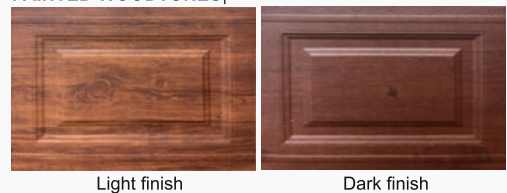

PAINTED WOODTONES,